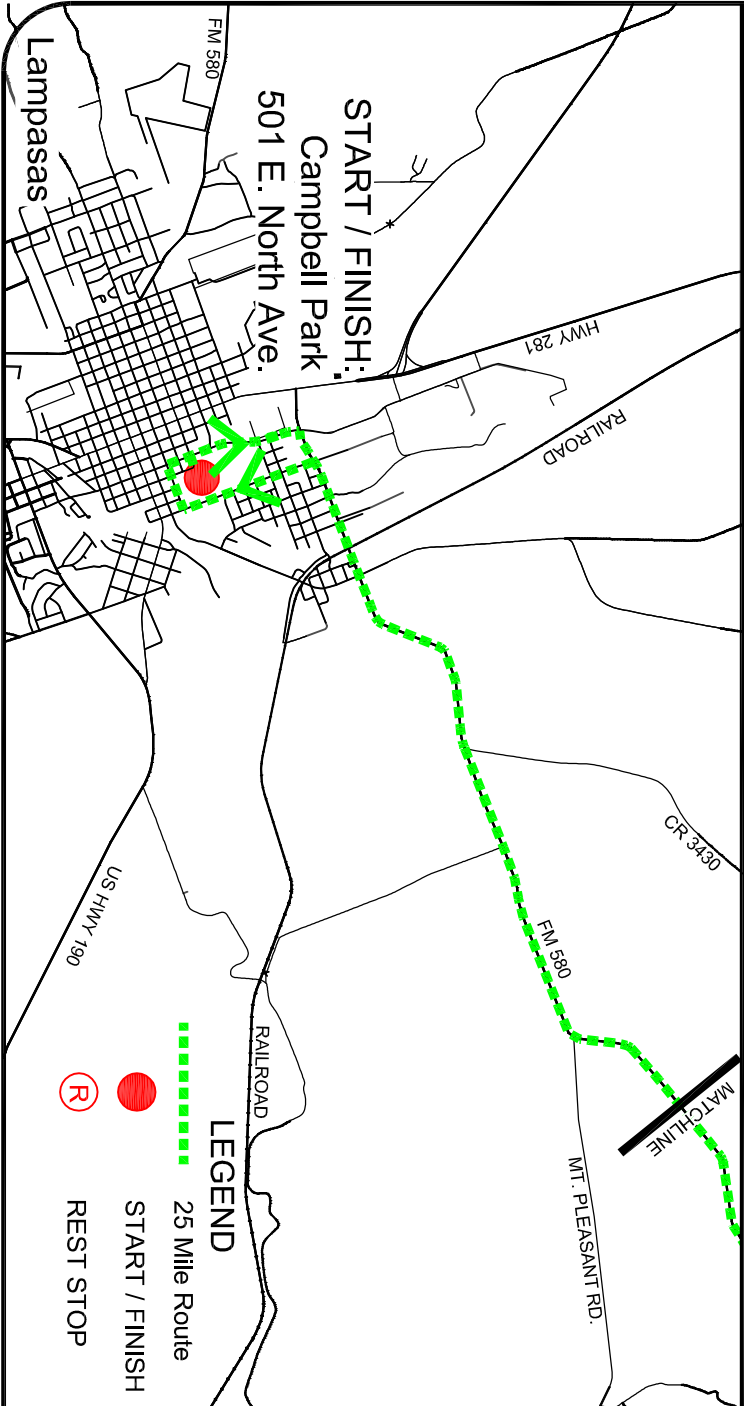

**25 MILE ROUTE**  
 OUT AND BACK  
 FROM CAMPBELL PARK

**LEGEND**

-  25 Mile Route
-  START / FINISH
-  REST STOP

**Lampasas Detail**