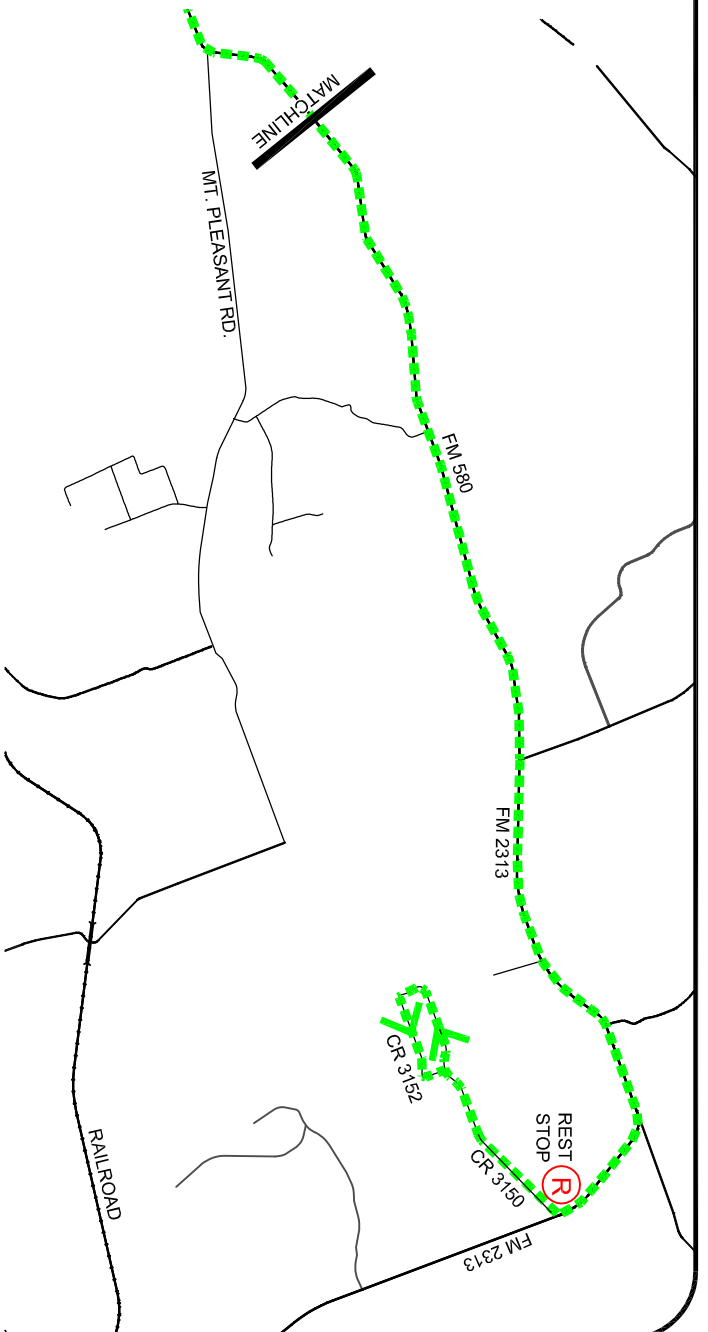

**25 MILE ROUTE**  
 OUT AND BACK  
 FROM CAMPBELL PARK

**LEGEND**

-  25 Mile Route
-  START / FINISH
-  REST STOP

**Lampasas Detail**